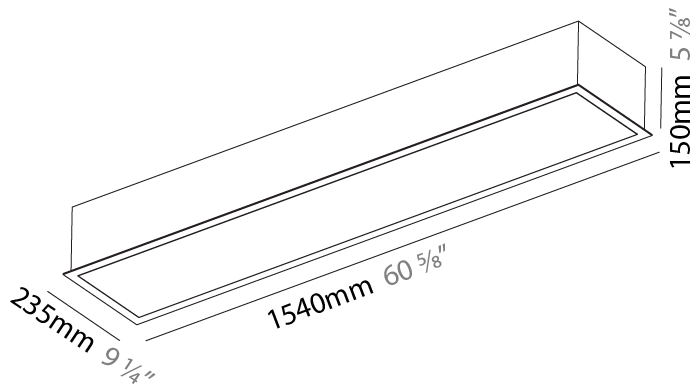

GENERAL

Series: Pi2
Subseries: Pi2 Whiteline
Brand: Prolicht
Division: Architectural
Mounting Type: Recessed
Mounting Location: Ceiling
Subcategory: Ambient

PHYSICAL

Shape: Rectangle
Length (mm): 1540
Length (in): 60 5/8
Width (mm): 235
Width (in): 9 1/4
Depth (mm): 150
Depth (in): 5 7/8
Ceiling Thickness (mm): 10 / 12.5 / 15 / 25
Ceiling Thickness (in): 3/8 or 1/2 or 9/16 or 1
Min. Recessing Depth (mm): 160
Min. Recessing Depth (in): 6 5/16
Light Distribution: Direct
Weight (kg): 9.919
Weight (lbs): 21.82
Diffuser: PMMA - Opal or Micro-Prism
Fixture Finish: SSR / BKV / CWI / CRY / HAB / UFT / ITA / RUA / FTG / MYG / LOD / PUS / FRO / FUP / KIA / POP / BLS / SPG / MEY / GOH / GUM / CHC / COM / ABZ / JAG / OBR / MOS / ROR
Fixture Material: Aluminum
Cut-out Measurements: 1525mm / 60 1/16" x 220mm / 8 11/16"

ELECTRICAL

Lamp Type: LED (Zhaga Standard)
Total Output Wattage (W): 48
Dimming: Tri-Mode (Non-Dimming and Phase Dimming (120Vac only) and 0-10V Dimming)
Driver Included: Yes
Driver Location: Integrated
Driver Type: Constant Current - Universal
Driver Class: Class 2
Input Voltage (V): 120 - 277
Constant Current (MA): 500

LED

Color Temperature (°K): 3000 / 3500 / 4000
Max. Delivered Lumen (lm): 3570 / 3842 / 3920
CRI: >80 CRI
Efficiency (%): 0.549
Lamp Life (hrs): 50000

OPTICAL

RATINGS AND CERTIFICATIONS

Certified By: Certified for North American Standards
IP rating: IP20

160mm
6 3/8"

1525mm x 220mm
60 1/16" x 8 11/16"

10 - 25mm
3/8" - 1"